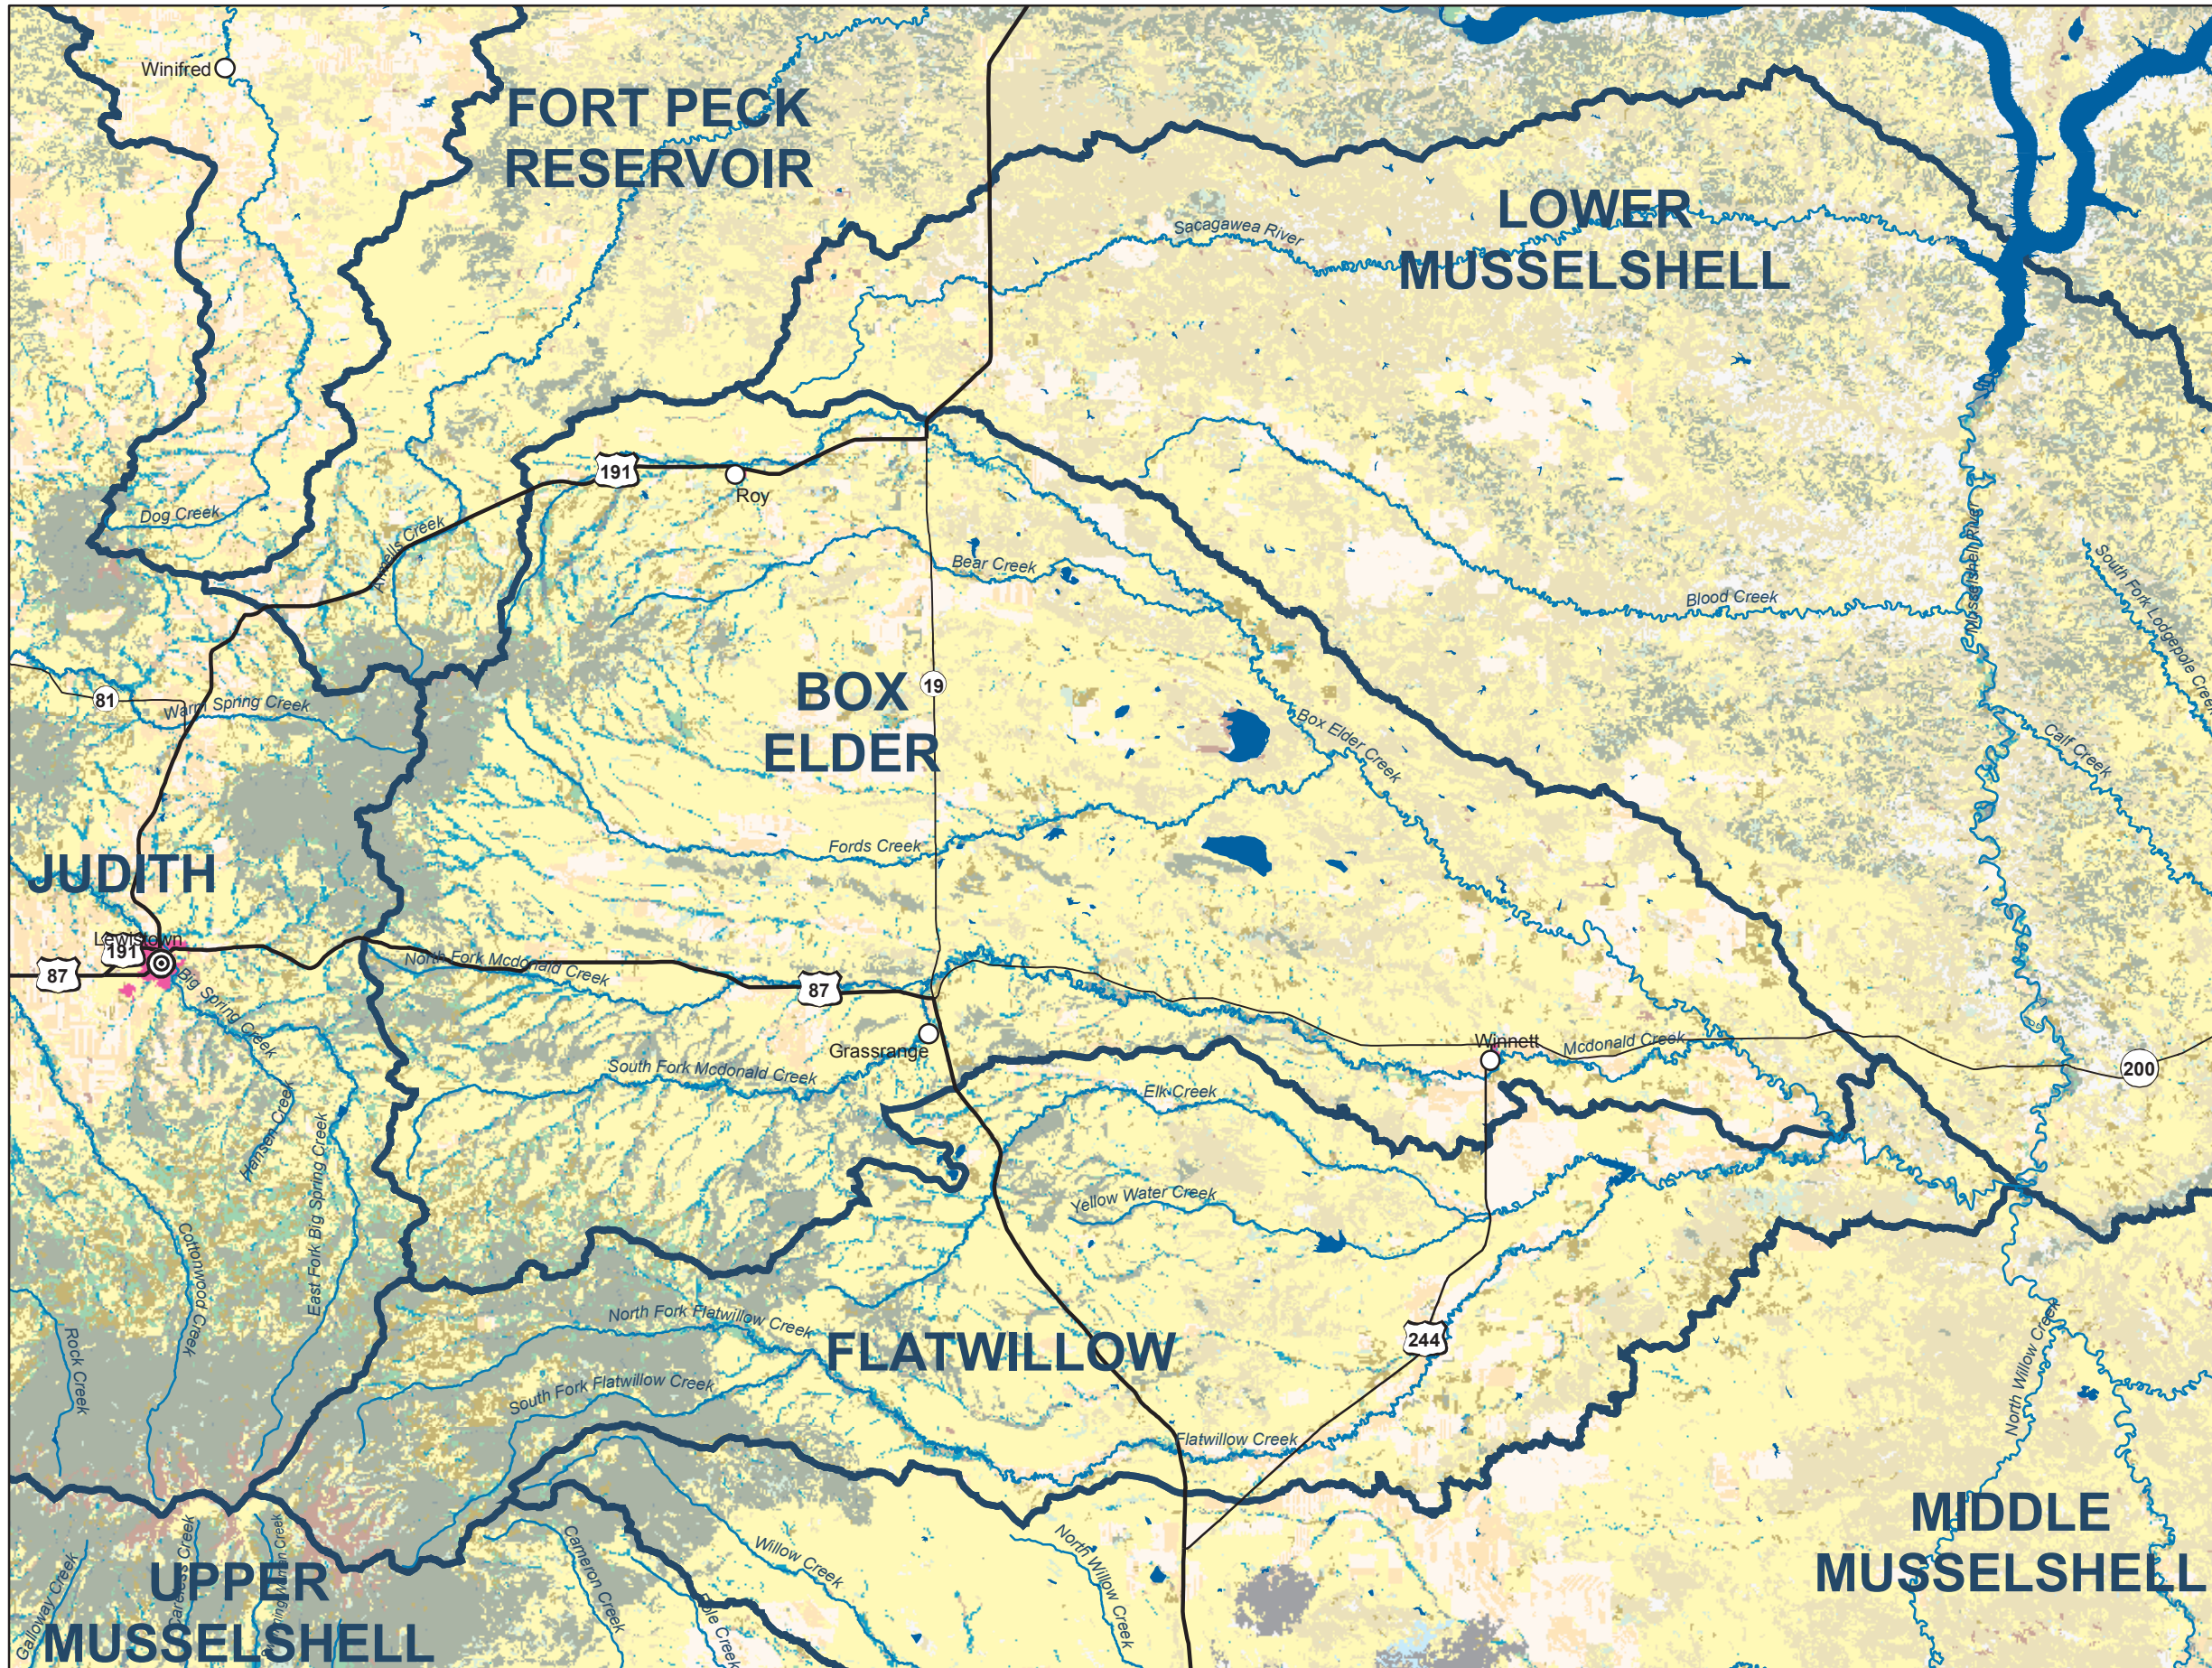

# BOX ELDER

HUC 10040204

- Legend
- Lake - Reservoir
  - Perennial River
  - Sub Basin (Fourth Code)
  - Land Cover - Use
    - Urban
    - Dryand Agriculture
    - Irrigated Agriculture
    - Upland Grassland
    - Moist Grassland
    - Dry Shrubland
    - Tree/Grassland
    - Mixed Deciduous Forest
    - Conifer Forest
    - Herbaceous Dominated Riparian
    - Shrub Dominated Riparian
    - Tree Dominated Riparian
    - Water
    - Barren
    - Badlands
    - Cloud

Map Scale: 1:420,000